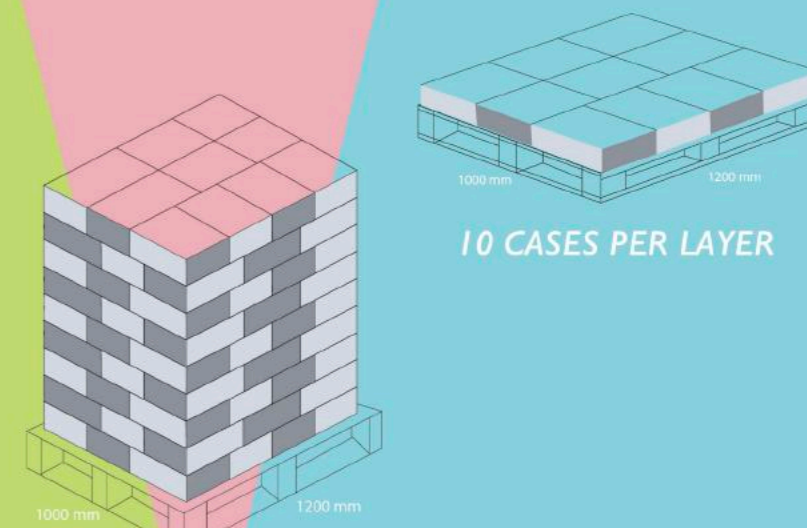

90 CASES PER PALLET