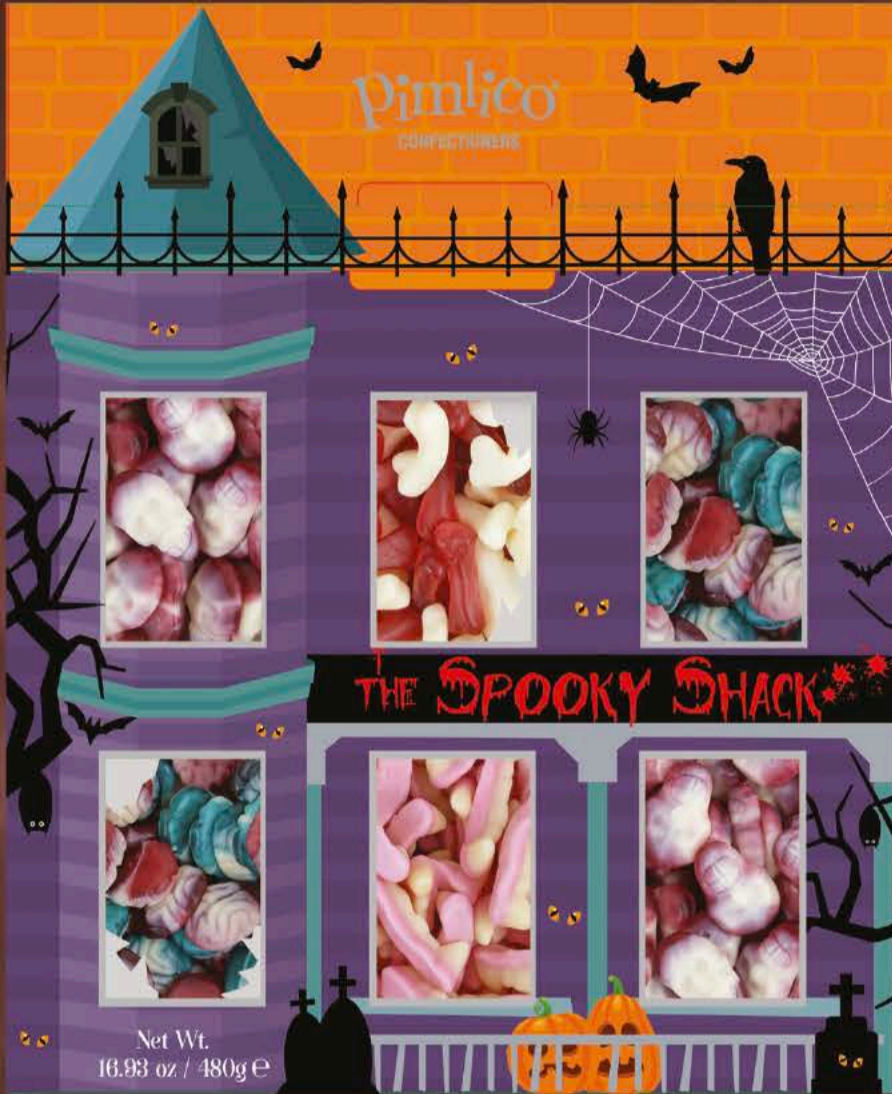

0348-USA

Pimlico Spooky Shack Halloween Shaped Gummy Selection

6 x 480g

Case size 480g x 6 unit

RRP : £ 19.99

0354-USA

Pimlico Spooky Selection, 9-Way Mixture of Halloween Sweets

6 x 1kg