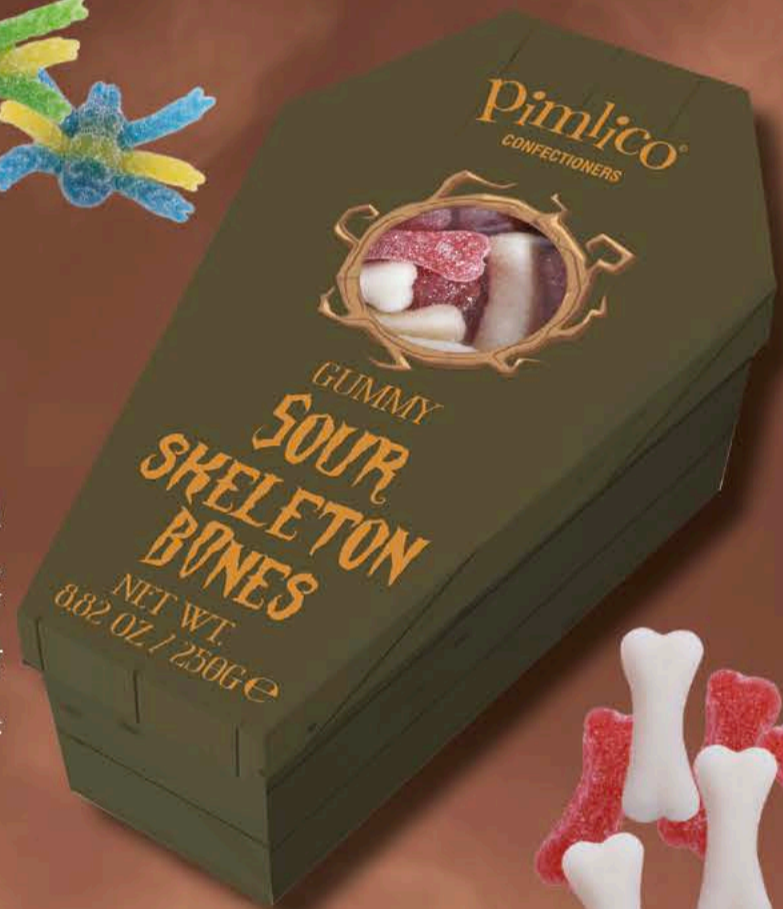

0348-USA

Pimlico Spooky Shack Halloween Shaped Gummy Selection

6 x 480g

Case size 480g x 6 unit

RRP : £ 19.99

0354-USA

Pimlico Spooky Selection, 9-Way Mixture of Halloween Sweets

6 x 1kg

Case size 1kg x 6 unit

RRP : £ 9.99

0349-USA

Pimlico Halloween Gummy Stacker

6 x 510g

Case size 510g x 6 unit

RRP : £ 6.99

0346-USA

Pimlico Gummy Skeleton Bones Gift Box

6 x 250g

Case size 250g x 6 unit

RRP : £ 8.99

0345-USA

Pimlico Halloween Spooky Sour Gummies

6 x 350g

Case size 350g x 6 unit